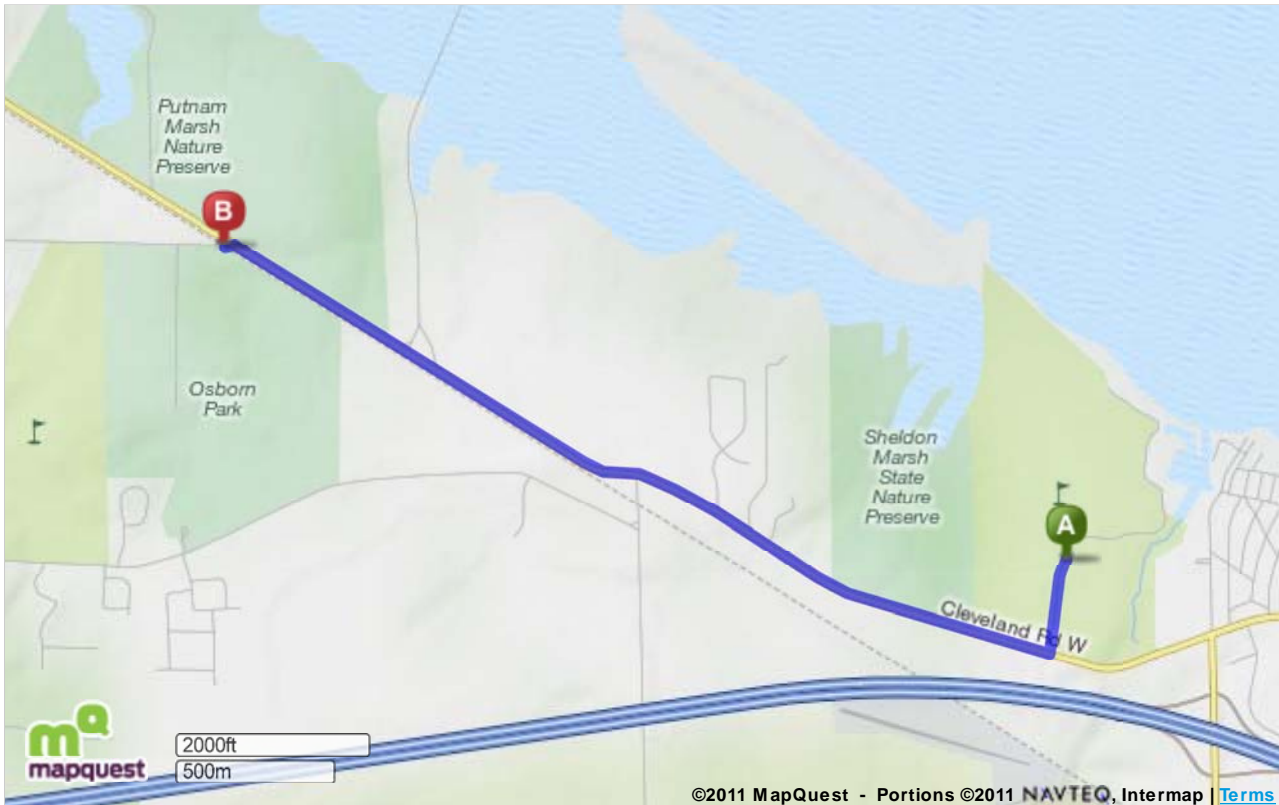

Total Travel Estimate: **2.28 miles - about 4 minutes**

©2011 MapQuest, Inc. Use of directions and maps is subject to the MapQuest Terms of Use. We make no guarantee of the accuracy of their content, road conditions or route usability. You assume all risk of use. [View Terms of Use](#)

Get Directions even quicker! features.mapquest.com/toolbar/ **GO**