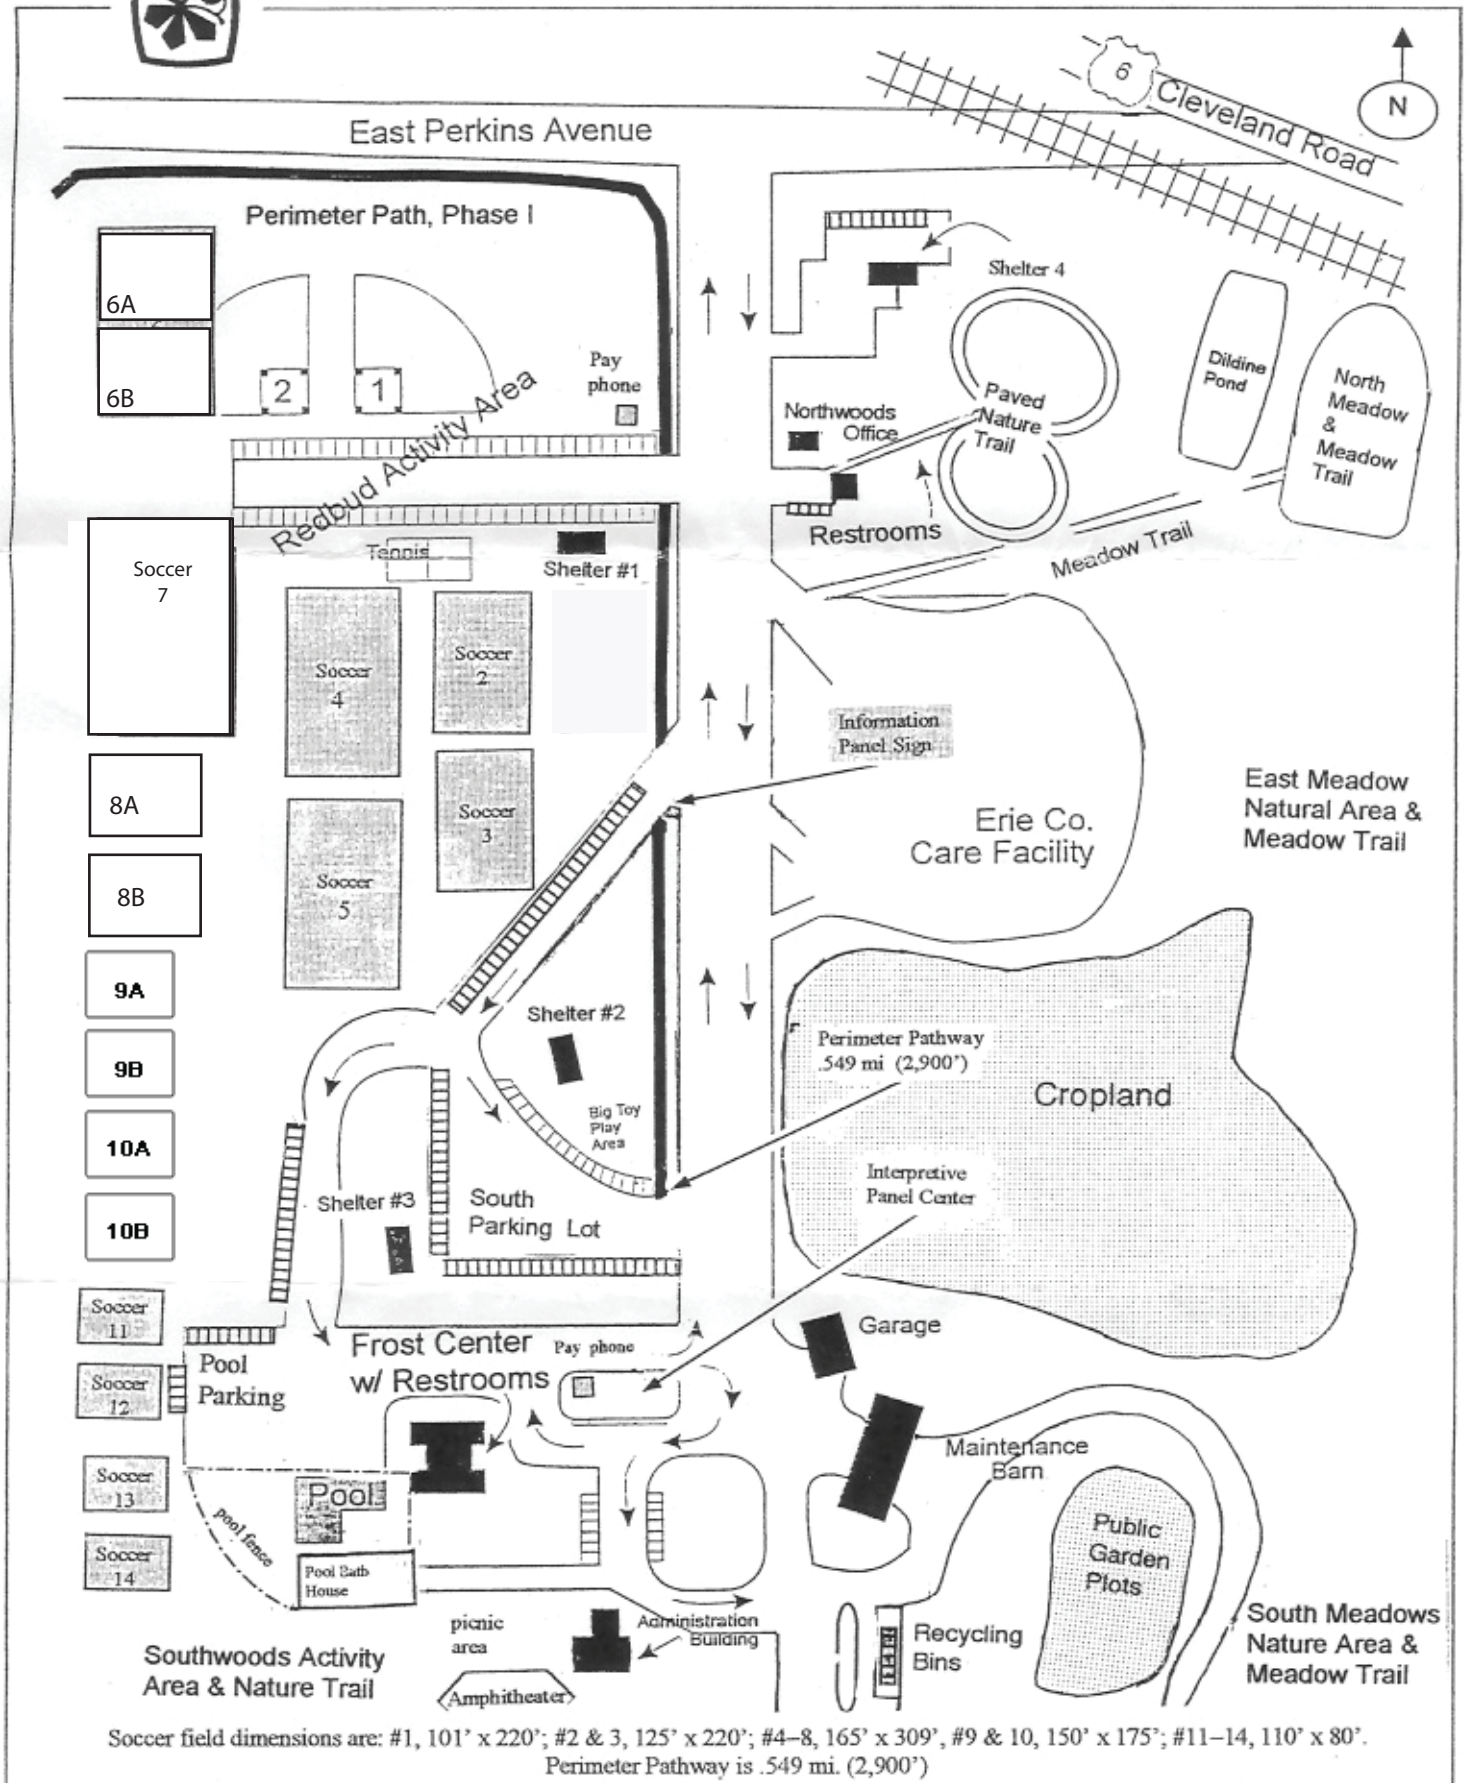

Osborn Park – 3910 E. Perkins Ave – Huron. OH 44839

Soccer field dimensions are: #1, 101' x 220'; #2 & 3, 125' x 220'; #4-8, 165' x 309'; #9 & 10, 150' x 175'; #11-14, 110' x 80'.
 Perimeter Pathway is .549 mi. (2,900')